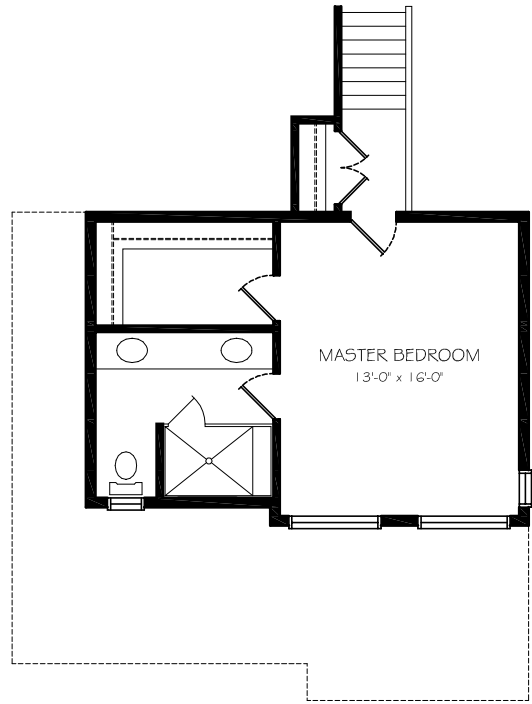

THE GRETZKY

MAIN FLOOR - 1172 sq ft
2nd FLOOR - 418 sq ft
TOTAL - 1590 sq ft

TERRY RYAN
(403) 888-7247

CODY RYAN
(587) 333-4400