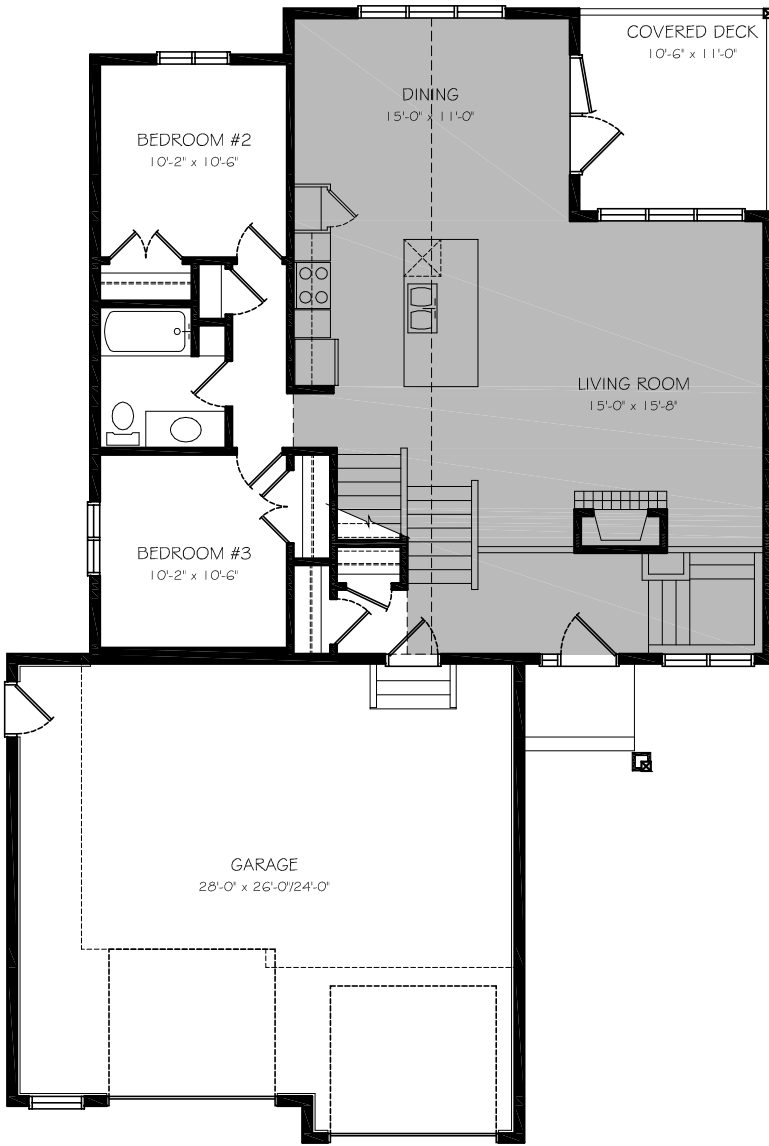

THE GRETZKY

MAIN FLOOR - 1172 sq ft
2nd FLOOR - 418 sq ft
TOTAL - 1590 sq ft

TERRY RYAN
(403) 888-7247

CODY RYAN
(587) 333-4400